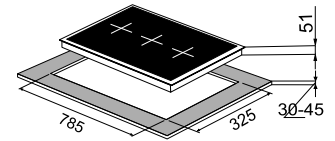

Size: 90 cm

Hobs- Passilo

Passilo 100-4

High flame brass burner
Cast iron Pan support
Metal knob

Auto ignition-electric
4 Burner (02 Big Triple,
02 Medium)
Product Dimension: 1000 x 380 mm

MRP ₹:
100 cm: **35,390/-**

Size: 100 cm

Passilo 80-3

High flame brass burner
Cast iron Pan support
Metal knob

Auto ignition-electric
3 Burner (02 Big Triple,
01 Dual Flame)
Product Dimension:
800 x 380
Cutout Dimension : 705 x 325 mm

MRP ₹:
80 cm: **30,490/-**

Size: 80 cm

Passilo 78-3

High flame brass burner
Cast iron Pan support
Metal knob

Auto ignition-electric
3 Burner (01 Big Triple,
01 Small Triple, 01 Dual Flame)
Product Dimension: 780 X 430