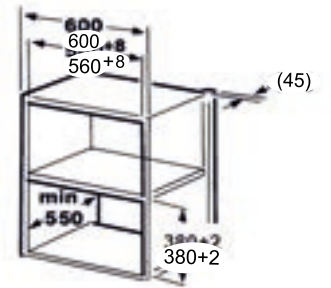

10 auto cooking menu
Microwave, Grill & Convection
Quick start & Cooking function
Defrost by weight & time
Multi stage cooking
25 liter
Soft button control
SS cavity
Large LED display
Product Dimension 600 x 550 x 380 mm

MRP ₹: **34,490/-**