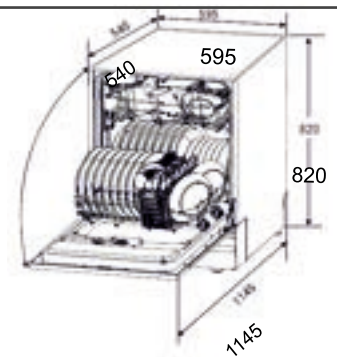

A++ Energy class

12 Place Setting

Self cleaning filter system

06 Washing programs
02 basket levels
Electronic control
Detergent automation with sensor
11 ltr. water consumption/cycle
3/6/9 Delay start, Half load function
49 DBA noise level
Product Dimension: 595 x 450 x 820 mm

MRP ₹: 53,690/-