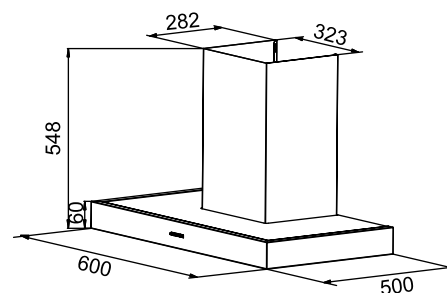

Soft button Control
Metal housing
LED Lamp
Inox + top glass
1000 m³/hr
3 speed
Baffle filter
150 mm outlet

MRP ₹:
60 cm: **19,990/-**

Size: 60 cm