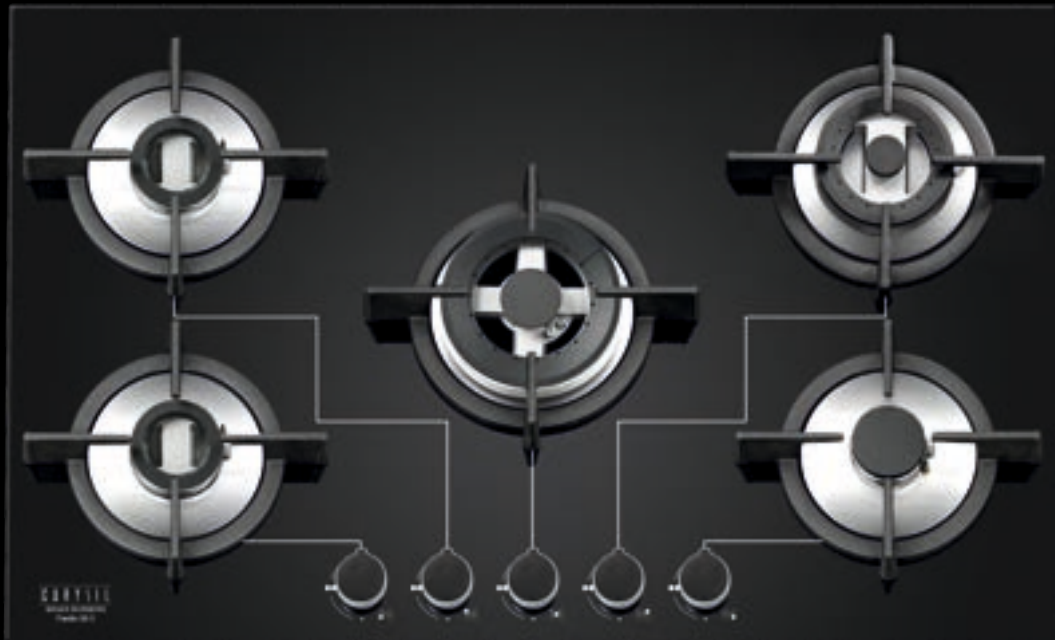

Size: 60/90 cm

Calypso 800/1000

SS Body
Push Button
Baffle filter
 3 speed,
 1000/1200 m³/hr
 2 normal lamp
 150 mm outlet
 Calypso 800 60 cm **14,190/-**

Size: 60/90 cm

Built-In Hobs

Passilo 90-5

Passilo Hob