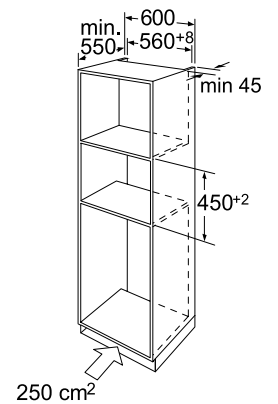

Built-In Microwave

MWO-1

10 Cooking Menu
Microwave, Grill, Convection & Defrost
Multi stage Cooking
25 litre
Fully touch control panel
SS cavity
Large LED display
product Dimension: 600 x 550 x 388 mm

MRP ₹: **39,390/-**

MWO-2

10 auto cooking menu
Microwave, Grill & Convection
Quick start & Cooking function
Defrost by weight & time
Multi stage cooking
25 liter
Soft button control
SS cavity
Large LED display
Product Dimension 600 x 550 x 380 mm

MRP ₹: **34,490/-**

Built-In Combi Oven

MWO-4

80 auto cooking menu
Microwave, Steam, Grill & Convection
Quick start & Cooking function
Defrost by weight & time
Multi stage cooking
34 liter
Tank Capacity: 1ltr
Soft button control
SS cavity
Large LED display
Product Dimension 600 x 550 x 450 mm

MRP ₹: **79,990/-**

Cooking Range

FSCR 01

Made in EU

4 burners (Sabaff - made in Italy) with FFD device
62 Ltr. gas oven cavities with FFD
Cast iron pan support
Full Stainless Steel Finish body
Double glass door
62 L gas oven capacity
04 burners (1 Triple ring burner,
1 big burner, 1 medium burner, 1 small burner)
Underknob auto ignition burner & ovens
01 deep tray + 01 oven grid + rotisserie
Digital reminder with LED display
Top glass lid, Timer function
Product Dimension: 600 x 635 x 855 mm

MRP ₹: **73,190/-**

FSCR 04

Made in EU

Original italian sabaf burners
Full Black Body
Electric Oven
Double glass door
62 L (Electric) oven capacity
04 burners (1 Triple ring burner,
1 big burner, 1 medium burner, 1 small burner)
Underknob auto ignition burner & ovens
01 deep tray + 01 oven grid + rotisserie
Enamled iron pan support
Product Dimension: 600 x 635 x 855 mm

MRP ₹: **54,990/-**