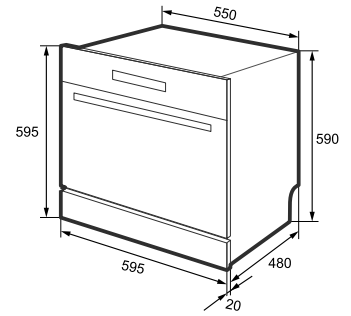

Semi Built in
08 place setting
Detergent automation with sensor
06 Washing Programs
02 Basket levels
Child lock
Electronic control with display
Salt & rinse aid refill indicator
8 ltr. water consumption/cycle
49 dB noise level
Product Dimension: 595 x 595 x 480 mm

MRP ₹: 35,990/-