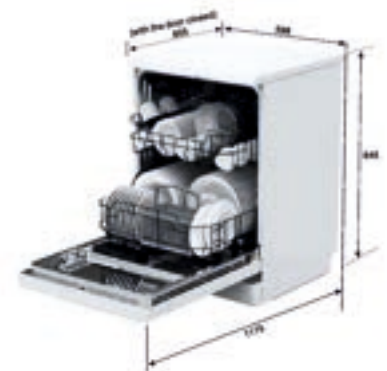

Free Standing

12 place setting

Detergent automation with sensor

06 Washing Programs
02 Basket levels
Child lock, half load
Electronic control with display
Salt & rinse aid refill indicator
Detergent automation with sensor
11 ltr. water consumption/cycle
49 DBA noise level
Product Dimension: 600 x 605 x 845 mm

MRP ₹: 58,590/-