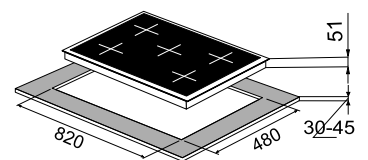

Passilo 90-5

High flame brass burner
Cast iron Pan support
Metal knob

Auto ignition-electric
5 Burner (01 Big Triple,
01 Small Triple,
02 Medium, 01 Small)
Product Dimension: 900 x 520 mm

MRP ₹:
90 cm: **31,690/-**

Size: 90 cm

Hobs- Passilo

Passilo 100-4

High flame brass burner
Cast iron Pan support
Metal knob

Auto ignition-electric
4 Burner (02 Big Triple,
02 Medium)
Product Dimension: 1000 x 380 mm

MRP ₹:
100 cm: **35,390/-**

Size: 100 cm

Passilo 80-3

High flame brass burner
Cast iron Pan support
Metal knob

Auto ignition-electric
3 Burner (02 Big Triple,
01 Dual Flame)
Product Dimension:
800 x 380
Cutout Dimension : 705 x 325 mm