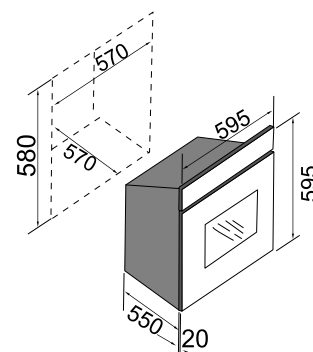

Rotisseries
08 functions

64 litre
Electrical Oven
Inox Control Panel
Mechanical Timer
Top+Bottom+Grill+Turbo Fan
Side wire rack system
Lamp
1 Tray + 1 Wire shelf
Removable double glass door
Product Dimension: 600 x 595 x 610 mm
Cut out Dimension: 570 x 580 x 570 mm

MRP ₹: 32,990/-