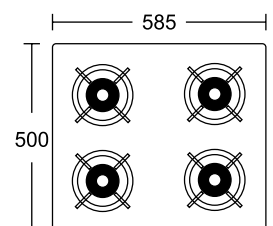

Cooktop

Hornet 3

Top Knob
Heavy Cast iron square pan support
Forged burner

Knobs: Metal Knobs
Body: Black
Dimension: 770 x 430 mm
Diptray: Black SS

MRP ₹: **10,990/-**

Hornet 4

Top Knob
Heavy Cast iron square pan support
Forged burner

Knobs: Metal Knobs
Body: Black
Dimension: 800 x 500 mm
Diptray: Black SS

MRP ₹: **12,490/-**

Piano 3BR

Cast Iron pan support,
Designer ignition system
Metal knob
Heavy duty burner

3 Burner (01 Super big,
01 Big, 01 Small)
Toughened glass & steel
optional battery ignition
Dimension: 770 x 370 mm

MRP ₹: Non Auto: **9,290/-**
Auto : **10,290/-**

Piano 4BR

Cast Iron pan support,
Designer ignition system
Metal knob
Heavy duty burner

4 Burner (01 Super big,
01 Big, 02 Small)
Toughened glass & steel
optional battery ignition
Dimension: 630 x 520 mm

MRP ₹: Non Auto: **11,890/-**
Auto : **13,090**

Maple 3

3 Burner Cooktop
Round Pan Support
Burner: Brass

Gas Valve: Brass
Body: Black SS
Dimension: 690 x 340 mm
Dip Tray: SS

MRP ₹: **7,790/-**

Maple 4

4 Burner Cooktop
Round Pan Support
Burner: Brass

Gas Valve: Brass
Body: Black SS
Dimension: 585 x 500 mm
Dip Tray: SS

MRP ₹: **8,790/-**