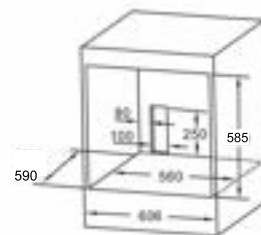

Triple layer Glass
Child lock
Easy clean Enamel Cavity
Sensor touch control

5 Shelf positions
Forced air cooling system
8 Cooking models
Capacity : 65 litre
1 Enamel Sliding baking tray & 1 Wire rack rotisserie
Combination grid
Telescopic shelf supports
Cavity (W x D x H, mm): 487 x 450 x 350
Product (W x D x H, mm): 600 x 600 x 585

MRP ₹: 55,690/-