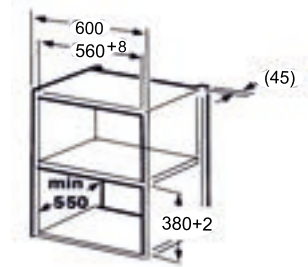

10 Cooking Menu
Microwave, Grill, Convection & Defrost
Multi stage Cooking
25 litre
Fully touch control panel
SS cavity
Large LED display
product Dimension: 600 x 550 x 388 mm

MRP ₹: **39,390/-**