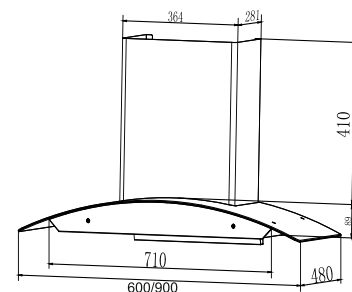

Angle Filter System

Oil Collector

Heat auto Clean

Motion sensor

Inox body + Black tempered glass

1350 m³/hr

Filter: baffle Filter

3 speed

2 x 1.5 W Led Lamps

150 mm outlet with 2 m pipe

MRP ₹:

60 cm: **31,090/-**

90 cm: **34,690/-**

Size: **60/90 cm**