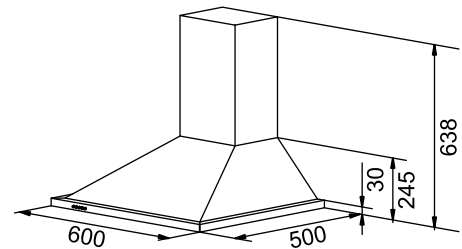

Size: 60/90 cm

Calypso 800/1000

SS Body
Push Button
Baffle filter
 3 speed,
 1000/1200 m³/hr
 2 normal lamp
 150 mm outlet
 Calypso 800 60 cm **14,190/-**

Size: 60/90 cm

Built-In Hobs

Passilo 90-5

Passilo Hob