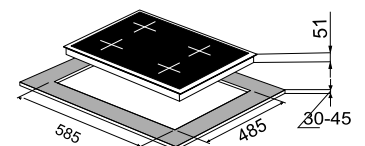

Size: 60 cm

MRP ₹:
60 cm: 20,790/-

Salsa 78-3

High flame brass burner
Metal knob
3 Burner (01 Big Triple, 01 Small Triple
01 Dual Flame)
Matt Enamel Round Pan support
Battery Operated ignition
Product Dimension:
780 X 430 mm

Size: 78 cm

MRP ₹:
78 cm: 19,490/-

Salsa 60-4

High flame brass burner
Cast iron Pan support
Metal knob
4 Burner (01 Big Triple,
02 Dual Flame,
01 Small)
Battery Operated ignition
Product Dimension: 600 x 520 mm

Size: 60 cm

MRP ₹:
60 cm: 23,190/-

Hobs - Salsa

Salsa 78-4

High flame brass burner Metal knob

8 mm toughened Glass
04 brass burner
01 Big triple ring burner
01 small Triple ring burner
01 dual ring burner, 01 Small burner
Matt Enamel Round Pan support
Battery Operated ignition
Product Dimension : 780x 520 mm

Size: 78 cm

MRP ₹:
78 cm: **28,090/-**

Hobs - Kristall

Kristall 78-3

Kristal design brass burner Metal knob

High flame brass burner
8 mm toughened Glass
3 brass burner-02 Big Brass burner
01 dual ring burner
Matt Enamel round -
Pan support
Battery Operated ignition
Product Dimension : 780x450 mm