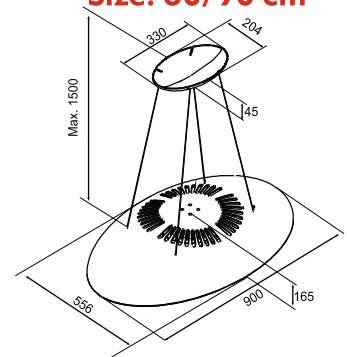

-made in Italy-

Designer Island mounted
90cm
1000 m³ /hr
Remote Control
4 speeds (3+1 intensive)
12W Strip Led Lamps (72 Leds)
Black or white painted and black or white glass
Professional filters.
Charcoal filters for recirculation mode.
Product Dimension: 900 x 560 x 1000 mm
MRP ₹: 1,31,900/-

Size: 60/90 cm