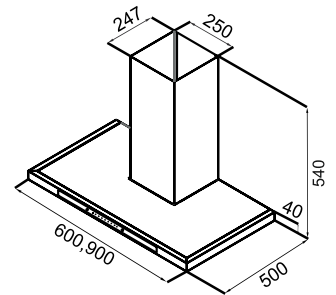

Slider Touch
PDCA motor
4 way suction
1200 m³/hr
Black body
Multi speed
2 x 2 W LED light
Metal housing
Baffle Filter
150 mm outlet

MRP ₹: Baffle
60 cm **18,690/-**
90 cm **19,790/-**

Size: 60/90 cm