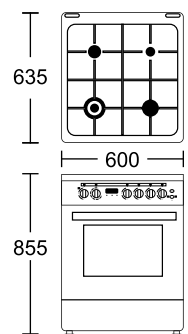

Built-In Microwave

MWO-1

10 Cooking Menu
Microwave, Grill, Convection & Defrost
Multi stage Cooking
25 litre
Fully touch control panel
SS cavity
Large LED display
product Dimension: 600 x 550 x 388 mm

MRP ₹: **39,390/-**

MWO-2

10 auto cooking menu
Microwave, Grill & Convection
Quick start & Cooking function
Defrost by weight & time
Multi stage cooking
25 liter
Soft button control
SS cavity
Large LED display
Product Dimension 600 x 550 x 380 mm

MRP ₹: **34,490/-**

Built-In Combi Oven

MWO-4

80 auto cooking menu
Microwave, Steam, Grill & Convection
Quick start & Cooking function
Defrost by weight & time
Multi stage cooking
34 liter
Tank Capacity: 1ltr
Soft button control
SS cavity
Large LED display
Product Dimension 600 x 550 x 450 mm

MRP ₹: **79,990/-**

Cooking Range

FSCR 01

Made in EU

4 burners (Sabaff - made in Italy) with FFD device
62 Ltr. gas oven cavities with FFD
Cast iron pan support
Full Stainless Steel Finish body
Double glass door
62 L gas oven capacity
04 burners (1 Triple ring burner,
1 big burner, 1 medium burner, 1 small burner)
Underknob auto ignition burner & ovens
01 deep tray + 01 oven grid + rotisserie
Digital reminder with LED display
Top glass lid, Timer function
Product Dimension: 600 x 635 x 855 mm

MRP ₹: **73,190/-**

FSCR 04

Made in EU

Original italian sabaf burners
Full Black Body
Electric Oven
Double glass door
62 L (Electric) oven capacity
04 burners (1 Triple ring burner,
1 big burner, 1 medium burner, 1 small burner)
Underknob auto ignition burner & ovens
01 deep tray + 01 oven grid + rotisserie
Enamled iron pan support
Product Dimension: 600 x 635 x 855 mm

MRP ₹: **54,990/-**