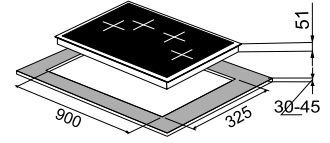

Passilo 90-5

High flame brass burner
Cast iron Pan support
Metal knob

Auto ignition-electric
5 Burner (01 Big Triple,
01 Small Triple,
02 Medium, 01 Small)
Product Dimension: 900 x 520 mm

MRP ₹:
90 cm: **31,690/-**

Size: 90 cm

Hobs- Passilo

Passilo 100-4

High flame brass burner
Cast iron Pan support
Metal knob

Auto ignition-electric
4 Burner (02 Big Triple,
02 Medium)
Product Dimension: 1000 x 380 mm

MRP ₹:
100 cm: **35,390/-**

Size: 100 cm

Passilo 80-3

High flame brass burner
Cast iron Pan support
Metal knob

Auto ignition-electric
3 Burner (02 Big Triple,
01 Dual Flame)
Product Dimension:
800 x 380
Cutout Dimension : 705 x 325 mm

MRP ₹:
80 cm: **30,490/-**

Size: 80 cm

Passilo 78-3

High flame brass burner
Cast iron Pan support
Metal knob

Auto ignition-electric
3 Burner (01 Big Triple,
01 Small Triple, 01 Dual Flame)
Product Dimension: 780 X 430