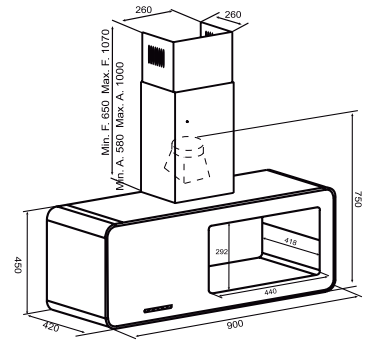

MRP ₹ : 69,900/-

Tek Chimney

Slice

-made in Italy-

90 cm
 Stainless steel with Black or White Glass
 800 m³/hr (Perimeter aspiration)
 Touch control
 3x3,5W Led Lamp
 4 speeds (3+1 intensive) with 5/10/20 min. timer,
 Heat sensor for automatic Functioning,
 Washable metallic grease filters.
 Charcoal filters for recirculation mode.
 Odour control & soft Lighting
 Product Dimension: 900 x 420 x 580-1000 mm
MRP ₹: 1,55,900/-

Size: 90 cm

Eclipse

-made in Italy-

Designer Island mounted
 90cm
 1000 m³ /hr
 Remote Control
 4 speeds (3+1 intensive)
 12W Strip Led Lamps (72 Leds)
 Black or white painted and black or white glass
 Professional filters.
 Charcoal filters for recirculation mode.
 Product Dimension: 900 x 560 x 1000 mm
MRP ₹: 1,31,900/-