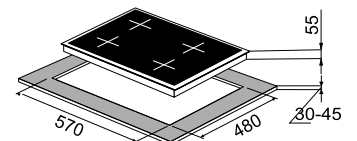

Residual heat indicator Child safety lock 9 power adjustment

7200W 220-240V/ 50-60 Hz
LF: 2.2 kw/2.2kw, LR: 1.5 kw/2.2 kw
RF: 2.2 kw/2.2 kw, RR: 1.5kw/ 2.2 kw
Slight touch control
1-99 minute timer
Automatic adjust Cooking element to
the size of the pan bottom
Temp. setting range from 60 to 240 degrees C
Product Dimension: 600 x 520 x 55 mm

Size: 60 cm