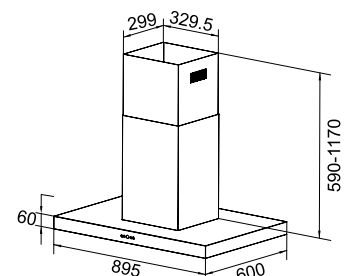

Inox
Electric Soft Touch button
Metal housing and metal blower
4 x 1.5W LED lights
3 x 5 Aluminum filter
1100 m³/hr
2 x 600mm Duct cover
2M Aluminum exhaust pipe
Outlet 150mm
MRP ₹: 36,490/-

Size: 90 cm