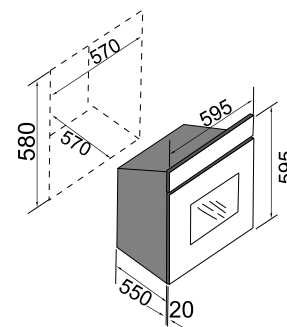

Product Dimension: 600 x 600 x 610

MRP ₹: 60,790/-

Bio 01

Triple layer Glass
Child lock
Easy clean Enamel Cavity
Sensor touch control

5 Shelf positions
Forced air cooling system
8 Cooking models
Capacity : 65 litre
1 Enamel Sliding baking tray & 1 Wire rack rotisserie
Combination grid
Telescopic shelf supports
Cavity (W x D x H, mm): 487 x 450 x 350
Product (W x D x H, mm): 600 x 600 x 585

MRP ₹: 55,690/-

La Jota

Triple layer Glass
Child lock
Easy clean Enameled Cavity

64 litre
Semi touch control with digital display
06 function
Top & Bottom Heat, Grill, Cooling Fan & Convection Fan, Defrost
01 baking tray + 01 Chromed grid Rotisseries
Ovens lamp, Inox handle
Product Dimension: 600 x 600 x 610 mm

MRP ₹: 51,690/-

Made in EU

Bio 02

Triple layer Glass
Child lock
Easy clean Enamel Cavity

5 Shelf positions
Forced air cooling system
Pop-out rotary knobs and push-buttons
9 Cooking models
Capacity : 65 litre
01 Enamel Sliding baking tray & 01 Wire rack rotisserie
Telescopic shelf supports
Cavity (W x D x H, mm): 487 x 450 x 350
Product (W x D x H, mm): 600 x 600 x 585