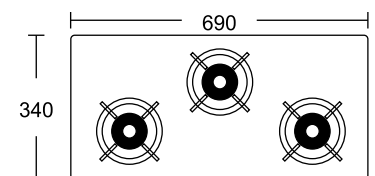

3 Burner Cooktop
Round Pan Support
Burner: Brass

Gas Valve: Brass
Body: Black SS
Dimension: 690 x 340 mm
Dip Tray: SS

MRP ₹: **7,790/-**