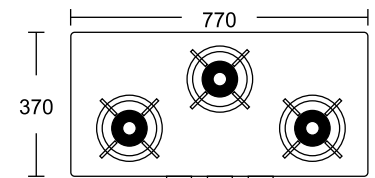

Cast Iron pan support,
Designer ignition system
Metal knob
Heavy duty burner

3 Burner (01 Super big,
01 Big, 01 Small)
Toughened glass & steel
optional battery ignition
Dimension: 770 x 370 mm

MRP ₹: Non Auto: **9,290/-**
Auto : **10,290/-**