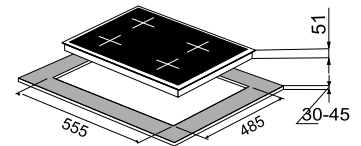

Size: 100 cm

Passilo 80-3

High flame brass burner
Cast iron Pan support
Metal knob

Auto ignition-electric
3 Burner (02 Big Triple,
01 Dual Flame)
Product Dimension:
800 x 380
Cutout Dimension : 705 x 325 mm

MRP ₹:
80 cm: **30,490/-**

Size: 80 cm

Passilo 78-3

High flame brass burner
Cast iron Pan support
Metal knob

Auto ignition-electric
3 Burner (01 Big Triple,
01 Small Triple, 01 Dual Flame)
Product Dimension: 780 X 430

MRP ₹:
78 cm: **20,790/-**

Size: 78 cm

Passilo 60-4

High flame brass burner
Cast iron Pan support
Metal knob

Auto ignition-electric
4 Burner (01 Big Triple,
01 Small Triple
02 Dual Flame)
Product Dimension: 600 x 525 mm

MRP ₹:
60 cm: **23,190/-**

Size: 60 cm

Passilo 78-4

High flame brass burner
Cast iron Pan support
Metal knob

Auto ignition-electric
4 Burner (01 Big Triple,
01 Small Triple
02 Dual Flame)
Product Dimension: 780 x 520 mm