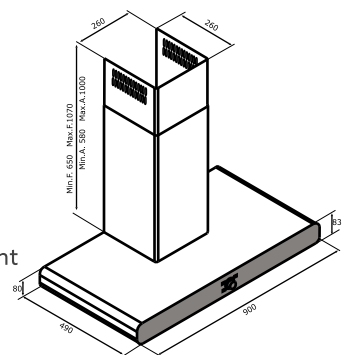

CHIMNEYS

Tek Chimney

Slim I-Drive

-made in Italy-

Designer Wall mounted
Stainless steel with black glass
90 cm
1000 m³/hr (EBM motor)
Control:
I-Drive With an intuitive rotation Control/
Touch Control - 9 speeds (7+2 intensive), Grease and
charcoal filter control, heat sensor for
automatic functioning, timer, light intensity adjustment
2x2.2W Led Lamps
Professional filters.
Optional Charcoal filters for recirculation mode.
Odour control & soft Lighting
Product Dimension: 900 x 490 x 580-1000 mm

MRP ₹ : 69,900/-