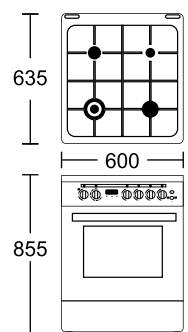

MRP ₹: **73,190/-**

FSCR 04

Made in EU

Original italian sabaf burners
Full Black Body
Electric Oven
 Double glass door
 62 L (Electric) oven capacity
 04 burners (1 Triple ring burner,
 1 big burner, 1 medium burner, 1 small burner)
 Underknob auto ignition burner & ovens
 01 deep tray + 01 oven grid + rotisserie
 Enamled iron pan support
 Product Dimension: 600 x 635 x 855 mm

MRP ₹: **54,990/-**

Built-In Fryer

SS body

Easy to operate

Size: 30 cm
 Front Mechanical Control
 S/S panel (S/S version)
 removable S/S inner bowl & basket
 Oil capacity: 3.0 liters
 input power: 2.3 kw
 Product size: 290 x 510 x 163 mm