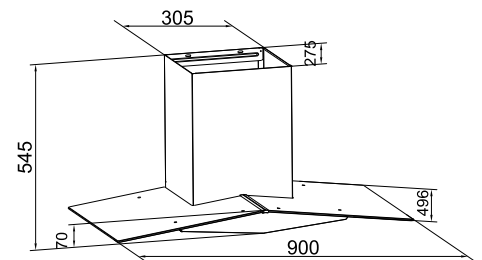

Heat Auto Clean
Oil Collector
Black body + Black glass
3 speed soft button control
1200 m³/hr
2 x 1.5 W LED light
2 baffle filter
Metal housing

MRP ₹:
60 cm: **21,990/-**
90 cm: **25,490/-**

Size: 60/90 cm