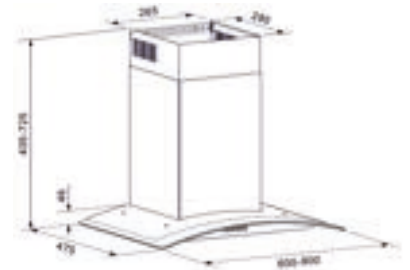

Black Body
Baffle Filter
LED Lamp
Push button
1150 m³/hr
Metal housing
3 speed
2 pcs baffle filter
1 x 500 mm duct cover
oil collector

MRP ₹:
60 cm: **20,590/-**
90 cm: **22,290/-**

Size: 60/90 cm