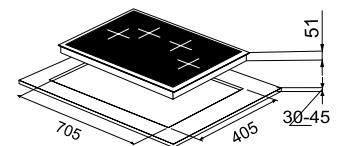

Size: 78 cm

MRP ₹:
78 cm: **28,090/-**

Hobs - Kristall

Kristall 78-3

Kristal design brass burner Metal knob

High flame brass burner
8 mm toughened Glass
3 brass burner-02 Big Brass burner
01 dual ring burner
Matt Enamel round -
Pan support
Battery Operated ignition
Product Dimension : 780x450 mm

Size: 78 cm

MRP ₹:
78 cm: **20,790/-**

Hobs - Dims

Dims 75-3

High Flame Brass Burner Metal Knob

Burner Type: 3.0KW/ 1.5KW/ 2.0KW
V-shape Square cast iron pan support
Battery Operated ignition
Drip Tray : Full-sealing Stainless Steel
Dimension:750*450*26mm

Size: 75 cm

MRP ₹:
75 cm: **18,290/-**

Dims 75-4

High Flame Brass Burner Metal Knob

Burner Type : 3.0kw/1.5kw/2.0kw/1.5kw
V-shape Square cast iron pan support
Drip Tray: Full-sealing stainless steel
Battery Operated ignition
Dimension:750*450*26mm

Size: 75 cm

MRP ₹:
75 cm: **19,490/-**

Induction Hob

Built-in Induction Hob

Residual heat indicator Child safety lock 9 power adjustment

7200W 220-240V/ 50-60 Hz
LF: 2.2 kw/2.2kw, LR: 1.5 kw/2.2 kw
RF: 2.2 kw/2.2 kw, RR: 1.5kw/ 2.2 kw
Slight touch control
1-99 minute timer
Automatic adjust Cooking element to
the size of the pan bottom
Temp. setting range from 60 to 240 degrees C
Product Dimension: 600 x 520 x 55 mm