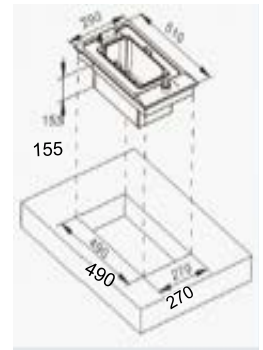

SS body

Easy to operate

Size: 30 cm
Front Mechanical Control
S/S panel (S/S version)
removable S/S inner bowl & basket
Oil capacity: 3.0 liters
input power: 2.3 kw
Product size: 290 x 510 x 163 mm

MRP ₹: 34,990/-