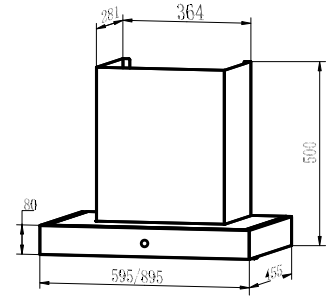

MRP ₹:
 60 cm: **29,990/-**
 90 cm: **33,990/-**

Size: 60/90 cm

Moonwalk PDCA

Slider Touch
PDCA motor
4 way suction
 1200 m³/hr
 Black body
 Multi speed
 2 x 2 W LED light
 Metal housing
 Baffle Filter
 150 mm outlet