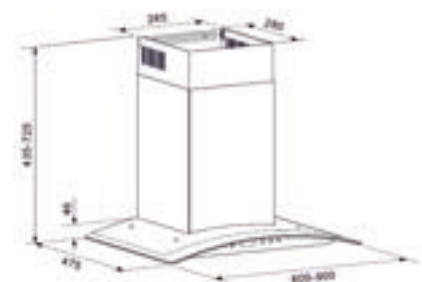

Size: 60/90 cm

Wall Mounted Chimney

Van

Angle Filter System

Oil Collector

Heat auto Clean

Motion sensor

Inox body + Black tempered glass