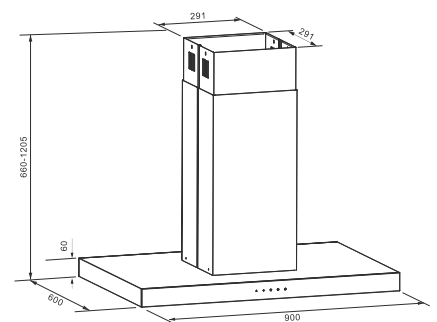

Size: 90 cm

Royal

Inox
Electric Soft Touch button
Metal housing and metal blower
 4 x 1.5W LED lights
 3 x 5 Aluminum filter
 1100 m³/hr
 2 x 600mm Duct cover
 2M Aluminum exhaust pipe
 Outlet 150mm
MRP ₹: 36,490/-