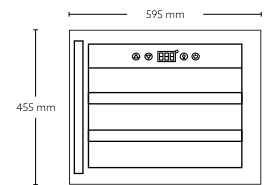

Built-in wine chiller
Black casing with glass door and wooden shelves
60 L / 18 bottles Capacity
LED display
5 - 20° temperature range
Compressor with direct cooling
0.5 KW / 24 hrs power consumption
Range of inside cabinet humidity: >60%RH
Product Range: 600 x 595 x 455 mm

MRP ₹: 57,990/-