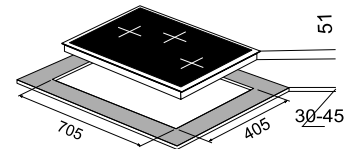

Size: 60 cm

MRP ₹:
60 cm: 23,190/-

Hobs - Salsa

Salsa 78-4

High flame brass burner Metal knob

8 mm toughened Glass
04 brass burner
01 Big triple ring burner
01 small Triple ring burner
01 dual ring burner, 01 Small burner
Matt Enamel Round Pan support
Battery Operated ignition
Product Dimension : 780x 520 mm

Size: 78 cm

MRP ₹:
78 cm: **28,090/-**

Hobs - Kristall

Kristall 78-3

Kristal design brass burner Metal knob

High flame brass burner
8 mm toughened Glass
3 brass burner-02 Big Brass burner
01 dual ring burner
Matt Enamel round -
Pan support
Battery Operated ignition
Product Dimension : 780x450 mm

Size: 78 cm

MRP ₹:
78 cm: **20,790/-**

Hobs - Dims

Dims 75-3

High Flame Brass Burner Metal Knob

Burner Type: 3.0KW/ 1.5KW/ 2.0KW
V-shape Square cast iron pan support
Battery Operated ignition
Drip Tray : Full-sealing Stainless Steel
Dimension:750*450*26mm

Size: 75 cm

MRP ₹:
75 cm: **18,290/-**

Dims 75-4

High Flame Brass Burner Metal Knob

Burner Type : 3.0kw/1.5kw/2.0kw/1.5kw
V-shape Square cast iron pan support
Drip Tray: Full-sealing stainless steel
Battery Operated ignition
Dimension:750*450*26mm