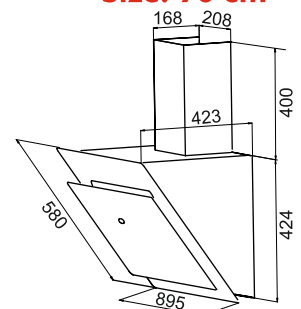

Size: 60/90 cm

Ace 90

Oil Collector
1200 m³/hr
 Full Black Body & Glass
 3 speed,
 Metal blower
 2x1.5 Led lamp
 Cassette Filter
 Oil collector
MRP ₹:
 90 cm: **24,990/-**

Size: 90 cm

Wall Mounted Chimney