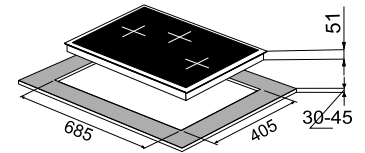

Size: 78 cm

MRP ₹:
78 cm: 19,490/-

Salsa 60-4

High flame brass burner
Cast iron Pan support
Metal knob
4 Burner (01 Big Triple,
02 Dual Flame,
01 Small)
Battery Operated ignition
Product Dimension: 600 x 520 mm

Size: 60 cm

MRP ₹:
60 cm: 23,190/-

Hobs - Salsa

Salsa 78-4

High flame brass burner Metal knob

8 mm toughened Glass
04 brass burner
01 Big triple ring burner
01 small Triple ring burner
01 dual ring burner, 01 Small burner
Matt Enamel Round Pan support
Battery Operated ignition
Product Dimension : 780x 520 mm

Size: 78 cm

MRP ₹:
78 cm: **28,090/-**

Hobs - Kristall

Kristall 78-3

Kristal design brass burner Metal knob

High flame brass burner
8 mm toughened Glass
3 brass burner-02 Big Brass burner
01 dual ring burner
Matt Enamel round -
Pan support
Battery Operated ignition
Product Dimension : 780x450 mm

Size: 78 cm

MRP ₹:
78 cm: **20,790/-**

Hobs - Dims

Dims 75-3

High Flame Brass Burner Metal Knob

Burner Type: 3.0KW/ 1.5KW/ 2.0KW
V-shape Square cast iron pan support
Battery Operated ignition
Drip Tray : Full-sealing Stainless Steel
Dimension:750*450*26mm