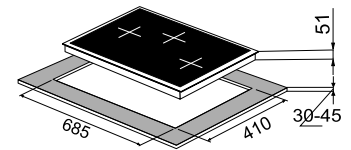

Size: 90 cm

Hobs- Passilo

Passilo 100-4

High flame brass burner
Cast iron Pan support
Metal knob

Auto ignition-electric
4 Burner (02 Big Triple,
02 Medium)
Product Dimension: 1000 x 380 mm

MRP ₹:
100 cm: **35,390/-**

Size: 100 cm

Passilo 80-3

High flame brass burner
Cast iron Pan support
Metal knob

Auto ignition-electric
3 Burner (02 Big Triple,
01 Dual Flame)
Product Dimension:
800 x 380
Cutout Dimension : 705 x 325 mm

MRP ₹:
80 cm: **30,490/-**

Size: 80 cm

Passilo 78-3

High flame brass burner
Cast iron Pan support
Metal knob

Auto ignition-electric
3 Burner (01 Big Triple,
01 Small Triple, 01 Dual Flame)
Product Dimension: 780 X 430

MRP ₹:
78 cm: **20,790/-**

Size: 78 cm

Passilo 60-4

High flame brass burner
Cast iron Pan support
Metal knob

Auto ignition-electric
4 Burner (01 Big Triple,
01 Small Triple
02 Dual Flame)
Product Dimension: 600 x 525 mm