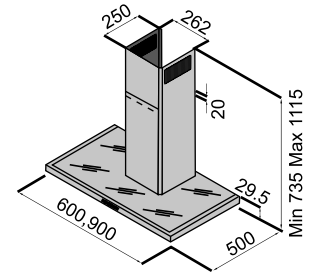

Inox + Top Glass
5 speed
Filter: Baffle Filter
Soft Touch Control Panel
1100 m³/hr
Halogen Lamp
Noise Level: 58
Cleaning Indicator
Timer Function
120 to 150mm converter

MRP ₹:   Baffle
60 cm   **40,590/-**
90 cm   **44,290/-**

Size: 60/90 cm