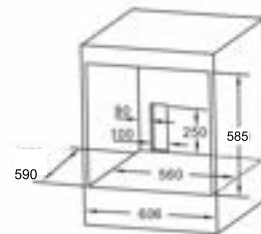

Product Dimension: 600 x 600 x 610

MRP ₹: 60,790/-

Bio 01

Triple layer Glass
Child lock
Easy clean Enamel Cavity
Sensor touch control

5 Shelf positions
Forced air cooling system
8 Cooking models
Capacity : 65 litre
1 Enamel Sliding baking tray & 1 Wire rack rotisserie
Combination grid
Telescopic shelf supports
Cavity (W x D x H, mm): 487 x 450 x 350
Product (W x D x H, mm): 600 x 600 x 585

MRP ₹: 51,690/-

Made in EU

Bio 02

Triple layer Glass
Child lock
Easy clean Enamel Cavity

5 Shelf positions
Forced air cooling system
Pop-out rotary knobs and push-buttons
9 Cooking models
Capacity : 65 litre
01 Enamel Sliding baking tray & 01 Wire rack rotisserie
Telescopic shelf supports
Cavity (W x D x H, mm): 487 x 450 x 350
Product (W x D x H, mm): 600 x 600 x 585

MRP ₹: 49,490/-

Java

Triple layer Glass
Child lock
Easy clean Enamel Cavity

64 litre
Manual control with digital display
08 function
Inox cap knobs
Top & Bottom heat, Grill, Cooling Fan & Convection Fan, Defrost
01 Baking Tray + 01 Chromed grid Rotisseries
Ovens lamp, Inox Handle
Product Dimension: 600 x 595 x 610 mm
Carcase Dimension: 570 x 580 x 570