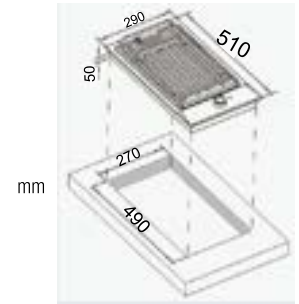

SS body

Cast iron Pan support

Easy to operate

Size: 30 cm
Front Mechanical control
S/S Panel (S/S version)
Removable S/S inner pot
Energy regulator control
Lava Stone
input Power: 2.3 kw
Product size: 290 x 510 x 60 mm

MRP ₹: 29,290/-