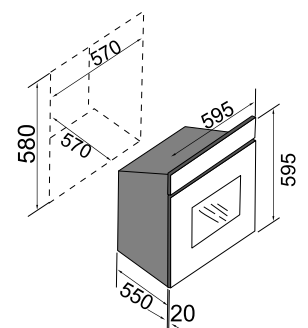

Product Dimension: 600 x 600 x 610

MRP ₹: 60,790/-

Bio 01

Triple layer Glass
Child lock
Easy clean Enamel Cavity
Sensor touch control

5 Shelf positions
Forced air cooling system
8 Cooking models
Capacity : 65 litre
1 Enamel Sliding baking tray & 1 Wire rack rotisserie
Combination grid
Telescopic shelf supports
Cavity (W x D x H, mm): 487 x 450 x 350
Product (W x D x H, mm): 600 x 600 x 585