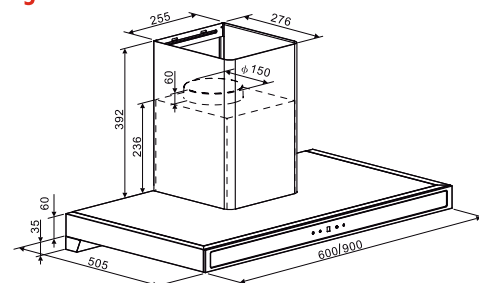

1350 m³/hr

2 x 600mm Duct cover

2M Aluminum exhaust pipe

Outlet 150mm

MRP ₹:

60 cm: **28,990/-**

90 cm: **32,990/-**

Size: **60/90 cm**