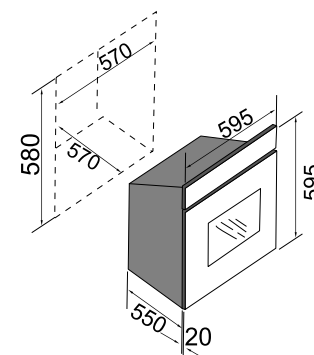

MRP ₹: 51,690/-

Made in EU

Bio 02

Triple layer Glass
Child lock
Easy clean Enamel Cavity

5 Shelf positions
Forced air cooling system
Pop-out rotary knobs and push-buttons
9 Cooking models
Capacity : 65 litre
01 Enamel Sliding baking tray & 01 Wire rack rotisserie
Telescopic shelf supports
Cavity (W x D x H, mm): 487 x 450 x 350
Product (W x D x H, mm): 600 x 600 x 585

MRP ₹: 49,490/-

Java

Triple layer Glass
Child lock
Easy clean Enamel Cavity

64 litre
Manual control with digital display
08 function
Inox cap knobs
Top & Bottom heat, Grill, Cooling Fan & Convection Fan, Defrost
01 Baking Tray + 01 Chromed grid Rotisseries
Ovens lamp, Inox Handle
Product Dimension: 600 x 595 x 610 mm
Carcase Dimension: 570 x 580 x 570

MRP ₹: 45,690/-

Made in EU

Salsa

Rotisseries
08 functions

64 litre
Electrical Oven
Inox Control Panel
Mechanical Timer
Top+Bottom+Grill+Turbo Fan
Side wire rack system
Lamp
1 Tray + 1 Wire shelf
Removable double glass door
Product Dimension: 600 x 595 x 610 mm
Cut out Dimension: 570 x 580 x 570 mm