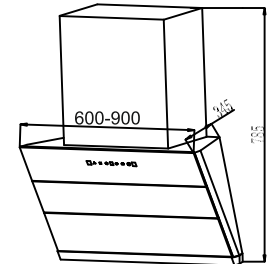

Filter less
SS Oil collector
Motion Sensor
Door open by touch Screen
Black Body & Black Glass
Metal Housing with Metal Blower
3 speed
1350 m³/hr
Heat Auto clean, Timer
2 x 1.5 W Led Lamps
MRP ₹:
60 cm: **37,090/-**
90 cm: **42,890/-**

Size: 60/90 cm