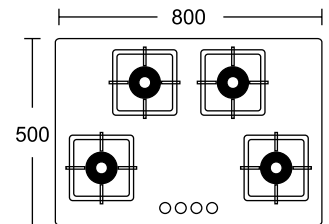

Top Knob
Heavy Cast iron square pan support
Forged burner

Knobs: Metal Knobs
Body: Black
Dimension: 800 x 500 mm
Diptray: Black SS

MRP ₹: **12,490/-**