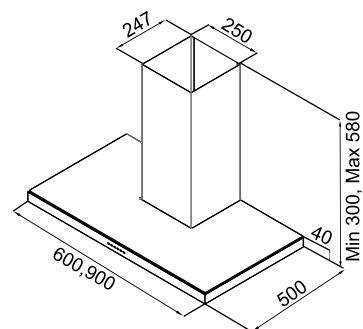

Inox + Top Glass
5 speed
Filter: Baffle Filter
Soft Touch Control Panel
1100 m³/hr
Soft touch control + Remote
3 speed
2 x 1.5 W LED Lamp
2 x 5 layer Aluminum Filter
150mm outlet

MRP ₹:
60 cm: **23,290/-**
90 cm: **25,290/-**

Size: 60/90 cm