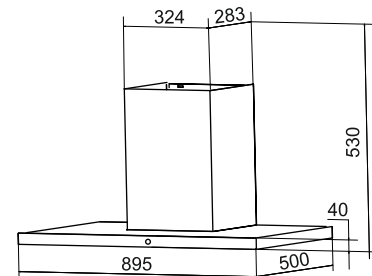

90 cm: **25,290/-**

Size: **60/90 cm**

Mint

Black body + Black tempered front glass

3 speeds Motion touch control

Metal blower with auto Heat cleaning

1 x 4 W LED strip

2/3 Baffle filters