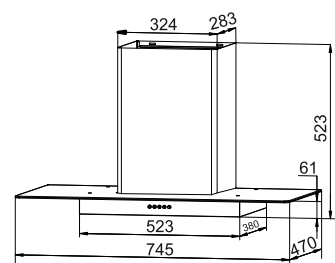

SS Body & top glass
Touch screen
Baffle filter
Metal blower
1100 m³/hr
2 x 5 Aluminum filter
3 speed
2 x 1.5 W Led Lamps
2m Aluminum exhaust pipe
Oil collector
MRP ₹:
60 cm: **18,390/-**
90 cm: **22,990/-**

Size: 60/90 cm