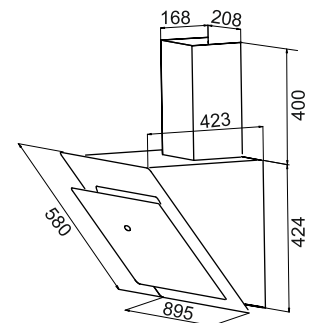

Size: 60/90 cm

Ace 90

Oil Collector
1200 m³/hr
 Full Black Body & Glass
 3 speed,
 Metal blower
 2x1.5 Led lamp
 Cassette Filter
 Oil collector
MRP ₹:
 90 cm: **24,990/-**

Size: 90 cm

Wall Mounted Chimney