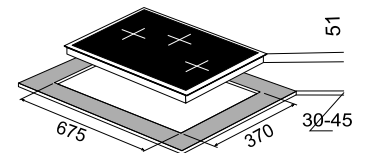

Size: 85 cm

Hobs - Salsa

Salsa 60-3

High flame brass burner
Metal knob
08 mm toughened Glass
3 brass burner
01 Big triple ring burner
01 small Triple ring burner, 01 dual ring burner
Matt Enamel round Pan support
Battery Operated ignition
Product Dimension : 600 x 520 mm

Size: 60 cm

MRP ₹:
60 cm: 20,790/-

Salsa 78-3

High flame brass burner
Metal knob
3 Burner (01 Big Triple, 01 Small Triple
01 Dual Flame)
Matt Enamel Round Pan support
Battery Operated ignition
Product Dimension:
780 X 430 mm

Size: 78 cm

MRP ₹:
78 cm: 19,490/-

Salsa 60-4

High flame brass burner
Cast iron Pan support
Metal knob
4 Burner (01 Big Triple,
02 Dual Flame,
01 Small)
Battery Operated ignition
Product Dimension: 600 x 520 mm