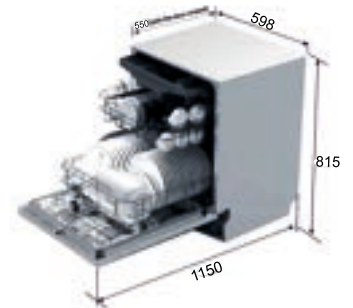

A++ Energy class

14 Place Setting

Self cleaning filter system

7 washing programs
3 basket levels, top sprayer, delay timer, half load
Electronic control with display
salt & rinse aid refill indicator
Detergent automation with sensor, Aqua stop
10 ltr. water consumption/cycle
44 DBA noise level
Product Dimension: 598 x 550 x 815 mm

MRP ₹: 65,890/-