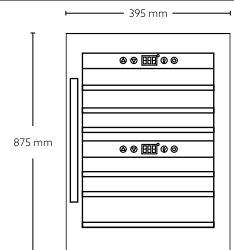

Free Standing wine chiller
Black casing with transparent, panoramic door
80 L / 24 bottles Capacity
LED display
3-12° for white wine & 12-20° for red wine
Compressor with direct cooling
Range of inside cabinet humidity: >60%RH
Product Range: 545 x 395 x 875 mm

MRP ₹: 53,990/-