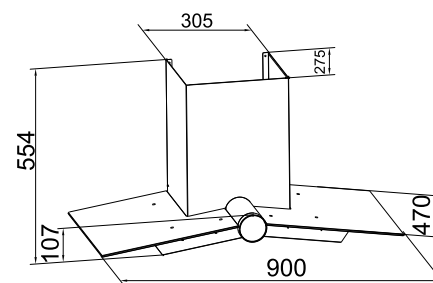

Heat Auto Clean

Oil Collector

Digital Display

Black body + Black glass

3 speed round touch control

1200 m³/hr

2 x 1.5 W LED light

2 baffle filter

Metal housing

MRP ₹:

60 cm: **22,990/-**

90 cm: **26,490/-**

Size: **60/90 cm**