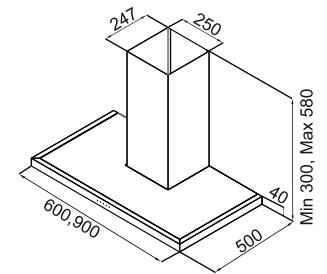

LED lamp
Baffle filter
Inox/Black
1200 m³/hr
3 speed
Push Button
LED lamp
150 mm outlet

MRP ₹:
SS 60 cm: **14,290/-**
SS 90 cm: **17,250/-**
Black 60 cm: **13,190/-**
Black 90 cm: **16,150/-**

Size: 60/90 cm