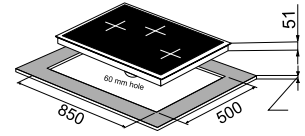

High Flame Brass Burner
Auto ignition dual-electric/battery
3 Burner (02 Hi-tek big burner -5.0 kw
1 Dual flame burner-2.0 kw)
Flame Failure Device
Square Cast iron Pan Support
3D flame
No need to cut Platform
Product Dimension: 850mm x 500mm
MRP ₹: 32,990/-

Size: 85 cm