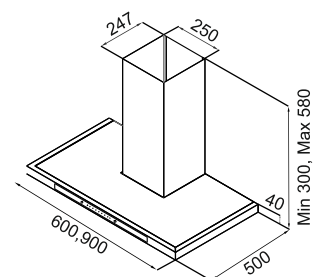

Full Inox/PVD + Front Glass
Filter: Baffle filter
Slider Touch Control
1200 m³/hr
PDCA motor+4 way suction
Oil collector
Multi speed
LED lamp
150mm outlet
MRP ₹:
SS 60 cm: **24,290/-**
SS 90 cm: **26,390/-**
PVD 60 cm: **30,350/-**
PVD 90 cm: **32,890/-**

Size: 60/90 cm