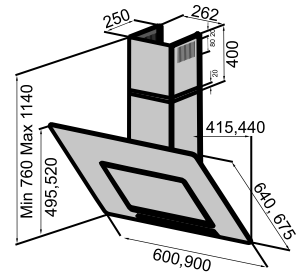

Silent motor - 34 DBA
EBM -Made in Germany-motor
Fluorecent Lamp
5 Speed
Inox + Glass
1200 m³/hr
Filter: Cassette Filter
Cleaning Indicator
Timer function
150mm outlet
120 to 150mm converter
MRP ₹:
60 cm: **58,990/-**
90 cm: **61,790/-**

Size: 60/90 cm