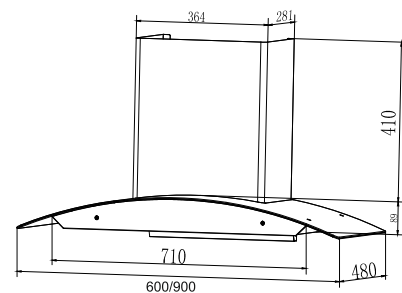

3 speed

2 x 1.5 W Led Lamps

150 mm outlet with 2 m pipe

MRP ₹:

60 cm: **29,090/-**

90 cm: **32,390/-**

Size: **60/90 cm**

Wings