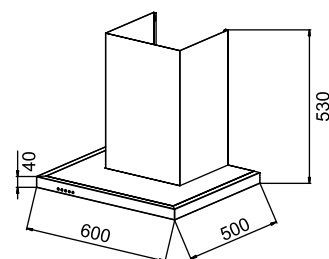

MRP ₹:
 60 cm: **18,390/-**

Size: 60 cm

Gusto

SS Body & top glass
Touch screen
Baffle filter
 Metal blower
 1100 m³/hr
 2 x 5 Aluminum filter
 3 speed
 2 x 1.5 W Led Lamps
 2m Aluminum exhaust pipe
 Oil collector
 MRP ₹:
 60 cm: **18,390/-**
 90 cm: **22,990/-**