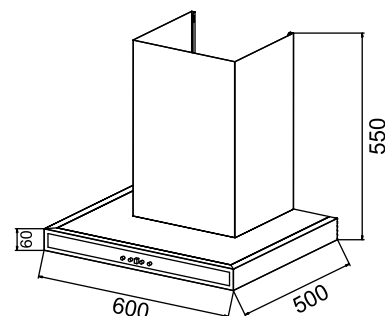

Invisible touch & invisible logo.
Touch screen
Baffle filter
LED Lamp
3 Speed
1000 m³/hr
Metal housing
150 mm outlet

MRP ₹:
60 cm: **22,990/-**

Size: 60 cm