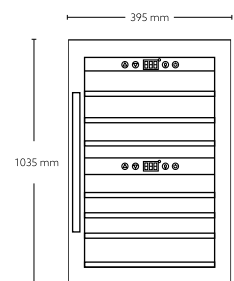

Free Standing wine chiller
Black casing with transparent, panoramic door
125 L / 38 bottles Capacity
LED display
3-12° for white wine & 12-20° for red wine
Compressor with direct cooling
Range of inside cabinet humidity: >60%RH
Product Range: 630 x 395 x 1035 mm

MRP ₹: 64,190/-