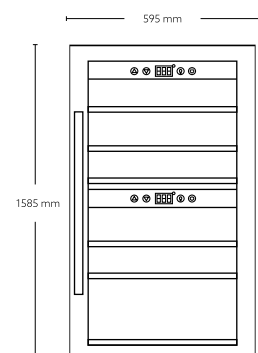

CW 120 Bottle

Free Standing wine chiller
Black casing with transparent, panoramic door
350L / 120-140 bottles Capacity
LED display
3-12° for white wine & 12-20° for red wine
Compressor with direct cooling
Range of inside cabinet humidity: >60%RH
Product Range: 630 x 595 x 1585 mm

MRP ₹: 1,10,990/-