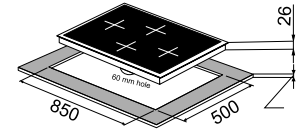

MRP ₹:
60 cm: **23,190/-**

Size: 60 cm

Passilo 78-4

High flame brass burner
Cast iron Pan support
Metal knob

Auto ignition-electric
4 Burner (01 Big Triple,
01 Small Triple
02 Dual Flame)
Product Dimension: 780 x 520 mm

MRP ₹:
78 cm: **28,090/-**

Size: 78 cm

Tek Hobs

Tek 85-3

High Flame Brass Burner
Auto ignition dual-electric/battery
3 Burner (02 Hi-tek big burner -5.0 kw
1 Dual flame burner-2.0 kw)
Flame Failure Device
Square Cast iron Pan Support
3D flame
No need to cut Platform
Product Dimension: 850mm x 500mm
MRP ₹: 32,990/-

Size: 85 cm

Tek 85-4

High Flame Brass Burner
Auto ignition dual-electric/battery
3 Burner (02 Hi-tek big burner -5.0 kw
02 Dual flame burner-2.0 kw)
Flame Failure Device
Square Cast iron Pan Support
3D flame
No need to cut Platform
Product Dimension: 850mm x 500mm
MRP ₹: 35,990/-

Size: 85 cm

Hobs - Salsa

Salsa 60-3

High flame brass burner
Metal knob
08 mm toughened Glass
3 brass burner
01 Big triple ring burner
01 small Triple ring burner, 01 dual ring burner
Matt Enamel round Pan support
Battery Operated ignition
Product Dimension : 600 x 520 mm