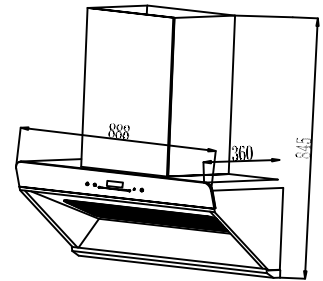

Filter less
SS Oil collector
Auto increase suction base on cooking
Black Body with silver corner finish
Touch Screen with Air flow display
8 Speed
1700 m³/hr
Auto adjustable air flow
Metal Housing with Metal Blower
SS oil collector
2*1.5 w Led Lamps
MRP ₹:
90 cm: **61,000/-**

Size: 90 cm