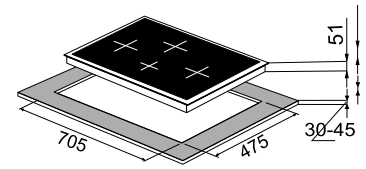

Size: 78 cm

MRP ₹:
78 cm: 19,490/-

Salsa 60-4

High flame brass burner
Cast iron Pan support
Metal knob
4 Burner (01 Big Triple,
02 Dual Flame,
01 Small)
Battery Operated ignition
Product Dimension: 600 x 520 mm

Size: 60 cm

MRP ₹:
60 cm: 23,190/-

Hobs - Salsa

Salsa 78-4

High flame brass burner Metal knob

8 mm toughened Glass
04 brass burner
01 Big triple ring burner
01 small Triple ring burner
01 dual ring burner, 01 Small burner
Matt Enamel Round Pan support
Battery Operated ignition
Product Dimension : 780x 520 mm

Size: 78 cm

MRP ₹:
78 cm: **28,090/-**

Hobs - Kristall

Kristall 78-3

Kristal design brass burner Metal knob

High flame brass burner
8 mm toughened Glass
3 brass burner-02 Big Brass burner
01 dual ring burner
Matt Enamel round -
Pan support
Battery Operated ignition
Product Dimension : 780x450 mm