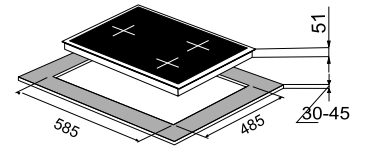

Size: 85 cm

Hobs - Salsa

Salsa 60-3

High flame brass burner
Metal knob
08 mm toughened Glass
3 brass burner
01 Big triple ring burner
01 small Triple ring burner, 01 dual ring burner
Matt Enamel round Pan support
Battery Operated ignition
Product Dimension : 600 x 520 mm

Size: 60 cm

MRP ₹:
60 cm: 20,790/-

Salsa 78-3

High flame brass burner
Metal knob
3 Burner (01 Big Triple, 01 Small Triple
01 Dual Flame)
Matt Enamel Round Pan support
Battery Operated ignition
Product Dimension:
780 X 430 mm

Size: 78 cm

MRP ₹:
78 cm: 19,490/-

Salsa 60-4

High flame brass burner
Cast iron Pan support
Metal knob
4 Burner (01 Big Triple,
02 Dual Flame,
01 Small)
Battery Operated ignition
Product Dimension: 600 x 520 mm