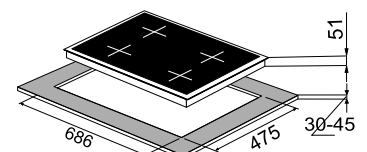

MRP ₹:
80 cm: **30,490/-**

Size: 80 cm

Passilo 78-3

High flame brass burner
Cast iron Pan support
Metal knob

Auto ignition-electric
3 Burner (01 Big Triple,
01 Small Triple, 01 Dual Flame)
Product Dimension: 780 X 430

MRP ₹:
78 cm: **20,790/-**

Size: 78 cm

Passilo 60-4

High flame brass burner
Cast iron Pan support
Metal knob

Auto ignition-electric
4 Burner (01 Big Triple,
01 Small Triple
02 Dual Flame)
Product Dimension: 600 x 525 mm

MRP ₹:
60 cm: **23,190/-**

Size: 60 cm

Passilo 78-4

High flame brass burner
Cast iron Pan support
Metal knob

Auto ignition-electric
4 Burner (01 Big Triple,
01 Small Triple
02 Dual Flame)
Product Dimension: 780 x 520 mm

MRP ₹:
78 cm: **28,090/-**

Size: 78 cm

Tek Hobs

Tek 85-3

High Flame Brass Burner
Auto ignition dual-electric/battery
3 Burner (02 Hi-tek big burner -5.0 kw
1 Dual flame burner-2.0 kw)
Flame Failure Device
Square Cast iron Pan Support
3D flame
No need to cut Platform
Product Dimension: 850mm x 500mm
MRP ₹: 32,990/-