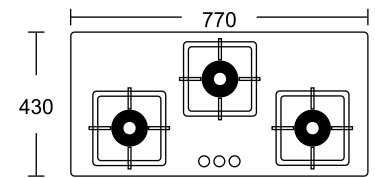

Size: 75 cm

MRP ₹:
75 cm: **18,290/-**

Dims 75-4

High Flame Brass Burner Metal Knob

Burner Type : 3.0kw/1.5kw/2.0kw/1.5kw
V-shape Square cast iron pan support
Drip Tray: Full-sealing stainless steel
Battery Operated ignition
Dimension:750*450*26mm

Size: 75 cm

MRP ₹:
75 cm: **19,490/-**

Induction Hob

Built-in Induction Hob

Residual heat indicator Child safety lock 9 power adjustment

7200W 220-240V/ 50-60 Hz
LF: 2.2 kw/2.2kw, LR: 1.5 kw/2.2 kw
RF: 2.2 kw/2.2 kw, RR: 1.5kw/ 2.2 kw
Slight touch control
1-99 minute timer
Automatic adjust Cooking element to
the size of the pan bottom
Temp. setting range from 60 to 240 degrees C
Product Dimension: 600 x 520 x 55 mm

Size: 60 cm

MRP ₹: **40,690/-**

Cooktop

Hornet 3

Top Knob
Heavy Cast iron square pan support
Forged burner

Knobs: Metal Knobs
Body: Black
Dimension: 770 x 430 mm
Diptray: Black SS

MRP ₹: **10,990/-**

Hornet 4